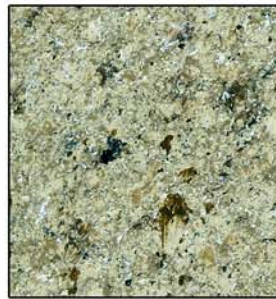

STONE-FLECKS™ GREEN LINE

Multi-Color Finishes

ECO-FRIENDLY • VOC COMPLIANT

108 Glacier White

572 White Vein

387 Silverstone

199 Granite

198 Charcoal

705 Midnight Sky

138 Fossil

783 Goldmine

736 Desert Bone

200 Boulder

651 Almond Crust

194 Sandstone

169 Limestone

110 Mesa Stone

627 Marble

068 River Rock

251 Clay

005 Fieldstone

285 Cliff

277 Beach Sand

815 Galena

332 Landslide

708 Telluride

829 Java

**All colors are approximations, actual results may vary.*

Call 800-321-4295
www.HawkLabs.com