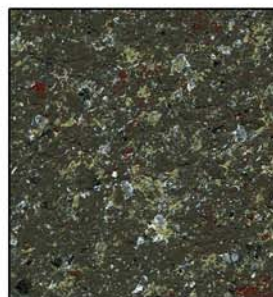

STONE-FLECKS™ GREEN LINE

Multi-Color Finishes

ECO-FRIENDLY • VOC COMPLIANT

108 Glacier White

572 White Vein

387 Silverstone

199 Granite

198 Charcoal

705 Midnight Sky

138 Fossil

783 Goldmine

736 Desert Bone

200 Boulder

651 Almond Crust

194 Sandstone

169 Limestone

110 Mesa Stone

627 Marble

068 River Rock

251 Clay

005 Fieldstone

285 Cliff

277 Beach Sand

815 Galena

332 Landslide

708 Telluride

829 Java

**All colors are approximations, actual results may vary.*

Call 800-321-4295
www.HawkLabs.com